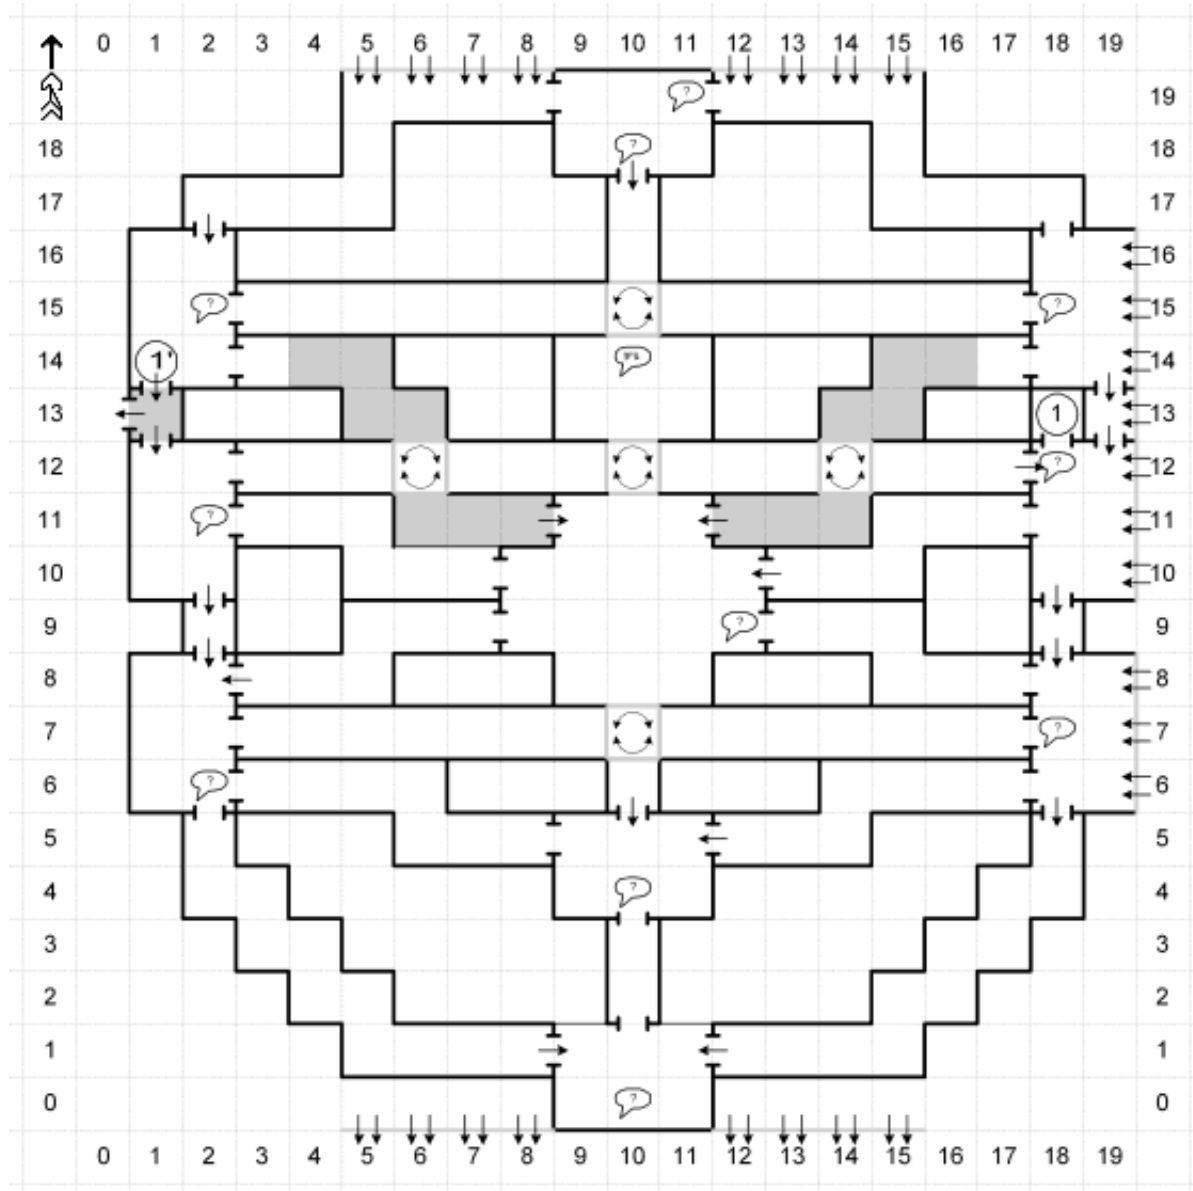

Download in PDF format [here](#)

Maps by Andriy Sen.