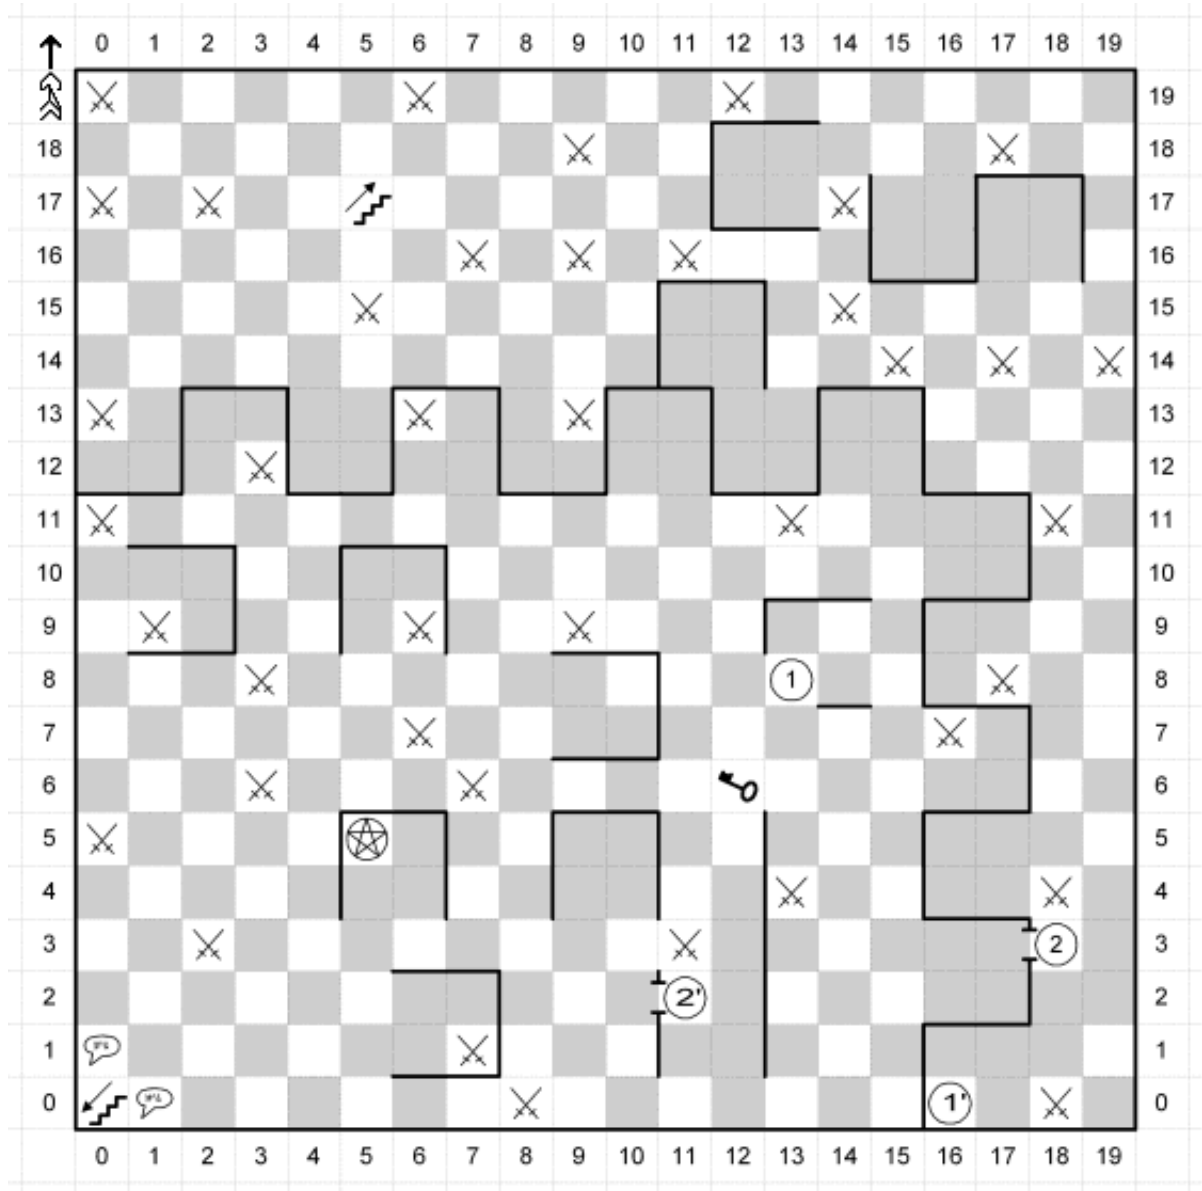

Wizardry IV: Return Of Werdna

Download in PDF format [here](#)

Wizardry IV Maps

Legend

	DOOR		MESSAGE/SPECIAL	
	ONE WAY DOOR		RIDDLE/QUESTION	
	HIDDEN DOOR		TURN TABLE	
	ONE WAY HIDDEN DOOR		ROTATING ROOM	
	ONE WAY WALL		DARKNESS	
	STAIRS UP		ROCK	
	STAIRS DOWN		PIT	
	ELEVATOR		TAXI SERVICE	
	BATTLEPLACE		R.I.P.	
	KEY		SUMMONING CIRCLE	
	WATER/POOL		LOW LEVEL SUMMONING CIRCLE	
TELEPORT FROM  		TO  	(ON FLOOR B)	

Level 10

Level 9

Level 6

Level 4

Level 3

Level 2

Level 1

Level C1