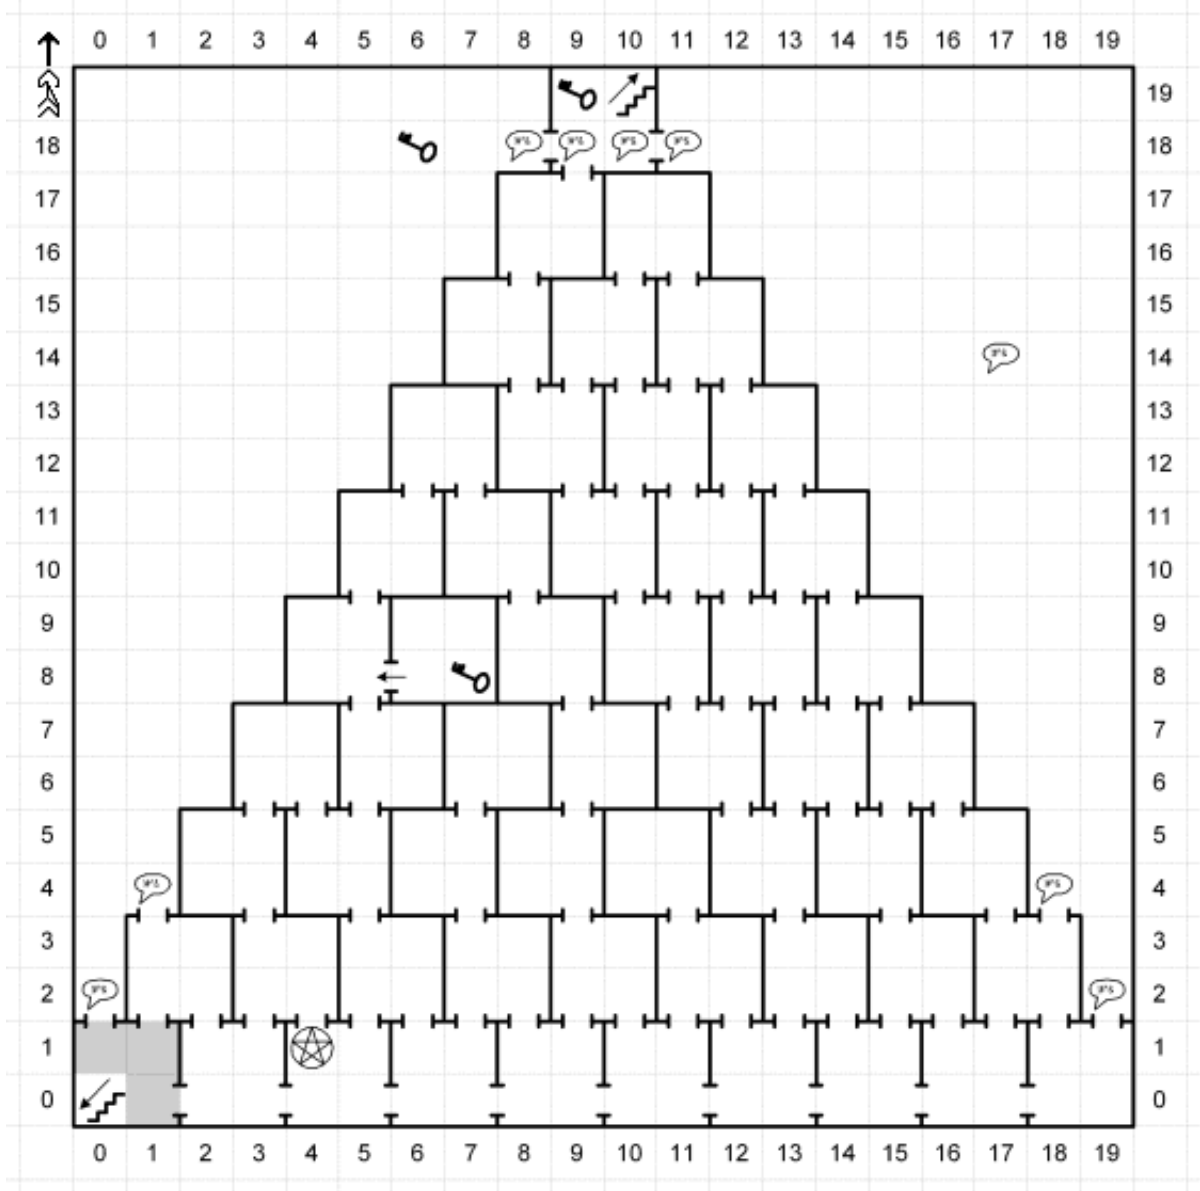

Wizardry IV: Return Of Werdna

Download in PDF format [here](#)

Wizardry IV Maps

Legend

	DOOR		MESSAGE/SPECIAL	
	ONE WAY DOOR		RIDDLE/QUESTION	
	HIDDEN DOOR		TURN TABLE	
	ONE WAY HIDDEN DOOR		ROTATING ROOM	
	ONE WAY WALL		DARKNESS	
	STAIRS UP		ROCK	
	STAIRS DOWN		PIT	
	ELEVATOR		TAXI SERVICE	
	BATTLEPLACE		R.I.P.	
	KEY		SUMMONING CIRCLE	
	WATER/POOL		LOW LEVEL SUMMONING CIRCLE	
TELEPORT FROM  		TO  	(ON FLOOR B)	

Level 10

Level 9

Level 6

Level 4

Level 3

Level 2

Level 1

Level C1