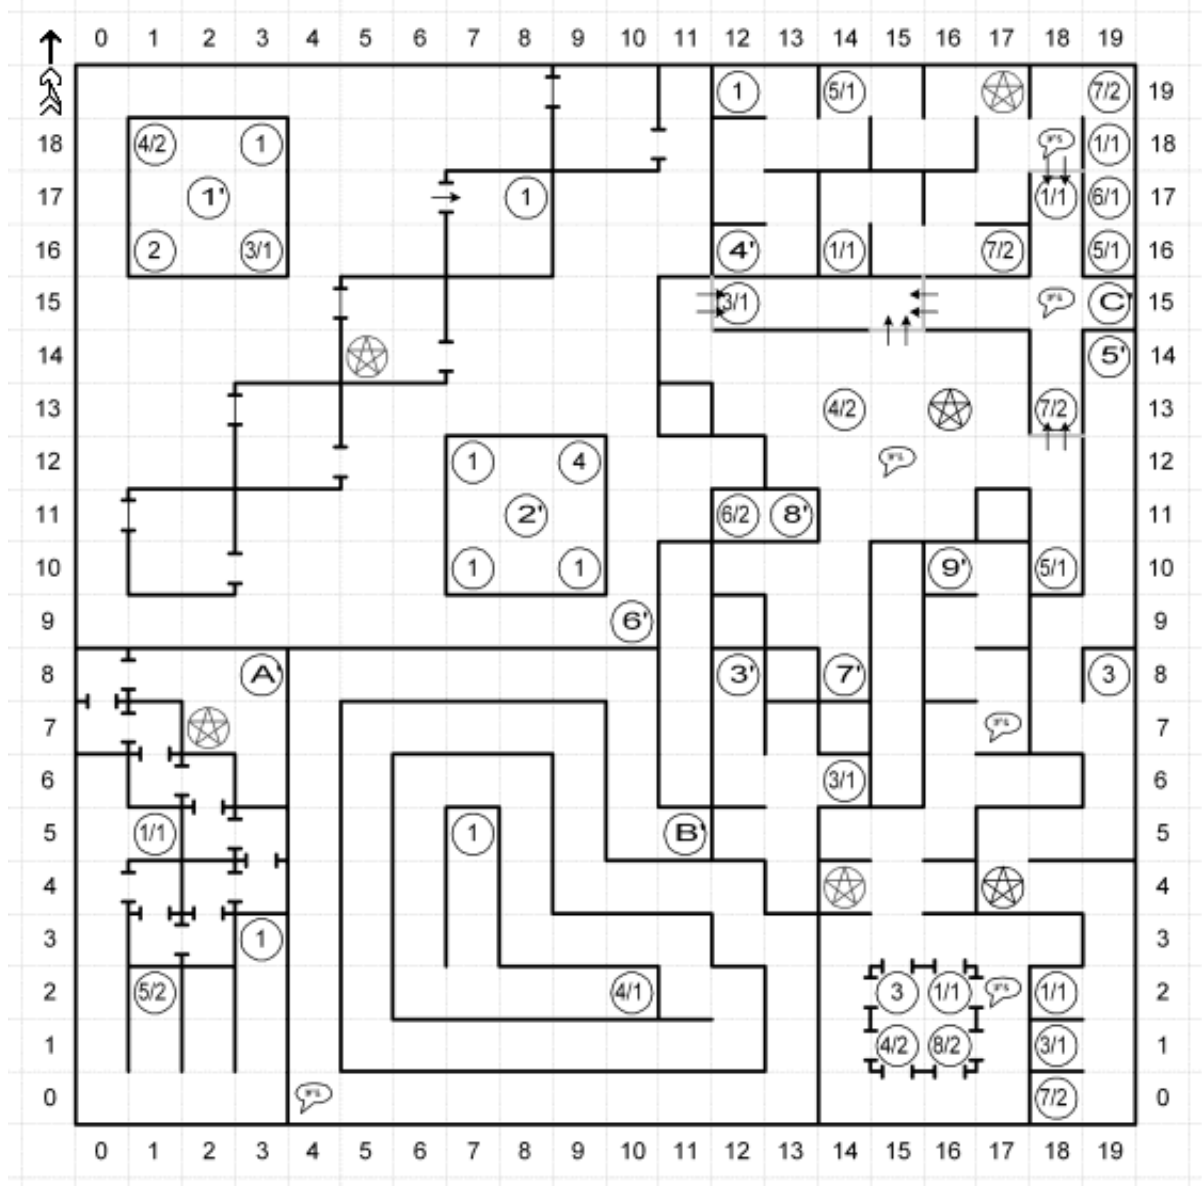

Wizardry IV: Return Of Werdna

Download in PDF format [here](#)

Wizardry IV Maps

Legend

	DOOR		MESSAGE/SPECIAL	
	ONE WAY DOOR		RIDDLE/QUESTION	
	HIDDEN DOOR		TURN TABLE	
	ONE WAY HIDDEN DOOR		ROTATING ROOM	
	ONE WAY WALL		DARKNESS	
	STAIRS UP		ROCK	
	STAIRS DOWN		PIT	
	ELEVATOR		TAXI SERVICE	
	BATTLEPLACE		R.I.P.	
	KEY		SUMMONING CIRCLE	
	WATER/POOL		LOW LEVEL SUMMONING CIRCLE	
TELEPORT FROM  		TO  	(ON FLOOR B)	

Level 10

Level 9

Level 6

Level 4

Level 3

Level 2

Level 1

Level C1

Level C2

Download in PDF format [here](#)

Maps by Andriy Sen.