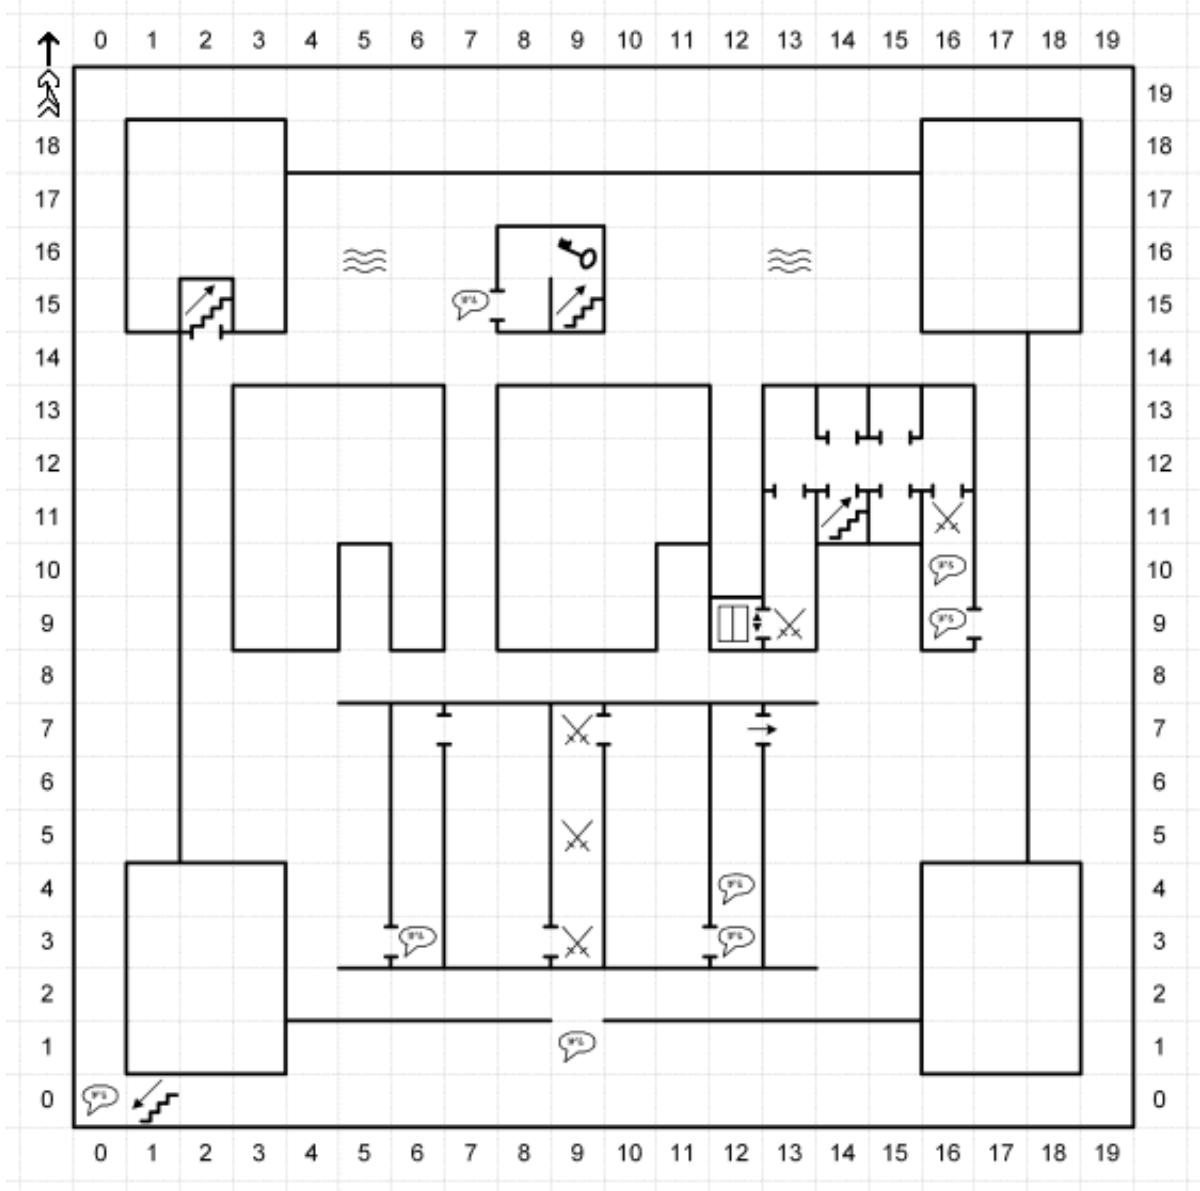

Wizardry IV: Return Of Werdna

Download in PDF format [here](#)

Wizardry IV Maps

Legend

	DOOR		MESSAGE/SPECIAL	
	ONE WAY DOOR		RIDDLE/QUESTION	
	HIDDEN DOOR		TURN TABLE	
	ONE WAY HIDDEN DOOR		ROTATING ROOM	
	ONE WAY WALL		DARKNESS	
	STAIRS UP		ROCK	
	STAIRS DOWN		PIT	
	ELEVATOR		TAXI SERVICE	
	BATTLEPLACE		R.I.P.	
	KEY		SUMMONING CIRCLE	
	WATER/POOL		LOW LEVEL SUMMONING CIRCLE	
TELEPORT FROM  		TO  	(ON FLOOR B)	

Level 10

Level 9

Level 6

Level 4

Level 3

Level 2

Level 1

Level C1