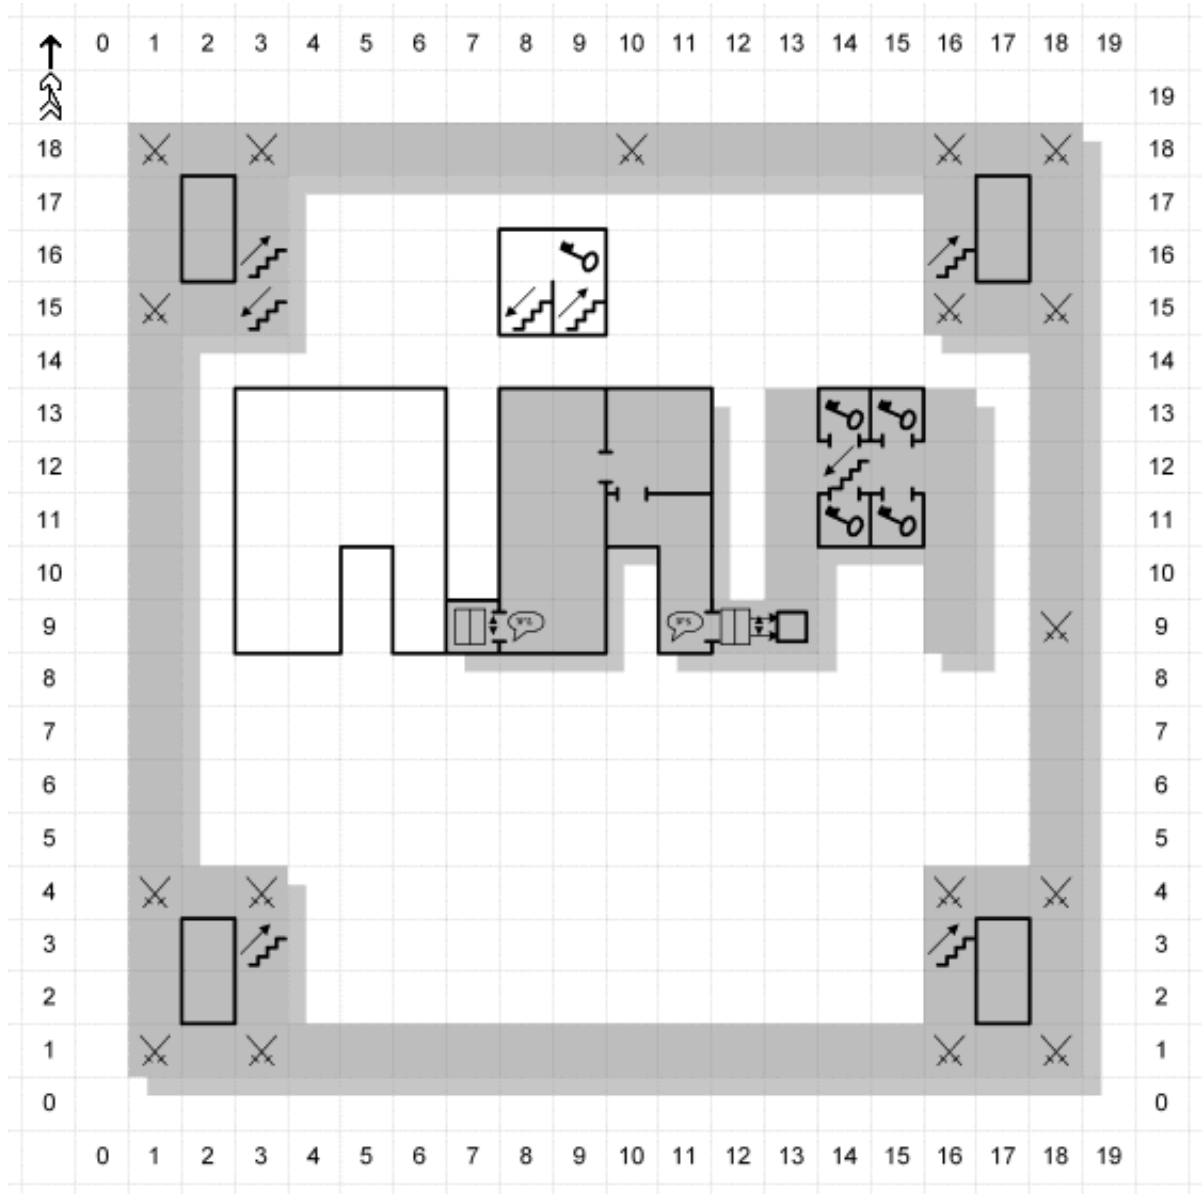

Wizardry IV: Return Of Werdna

Download in PDF format [here](#)

Wizardry IV Maps

Legend

	DOOR		MESSAGE/SPECIAL	
	ONE WAY DOOR		RIDDLE/QUESTION	
	HIDDEN DOOR		TURN TABLE	
	ONE WAY HIDDEN DOOR		ROTATING ROOM	
	ONE WAY WALL		DARKNESS	
	STAIRS UP		ROCK	
	STAIRS DOWN		PIT	
	ELEVATOR		TAXI SERVICE	
	BATTLEPLACE		R.I.P.	
	KEY		SUMMONING CIRCLE	
	WATER/POOL		LOW LEVEL SUMMONING CIRCLE	
TELEPORT FROM  		TO  	(ON FLOOR B)	

Level 10

Level 9

Level 6

Level 4

Level 3

Level 2

Level 1

Level C1