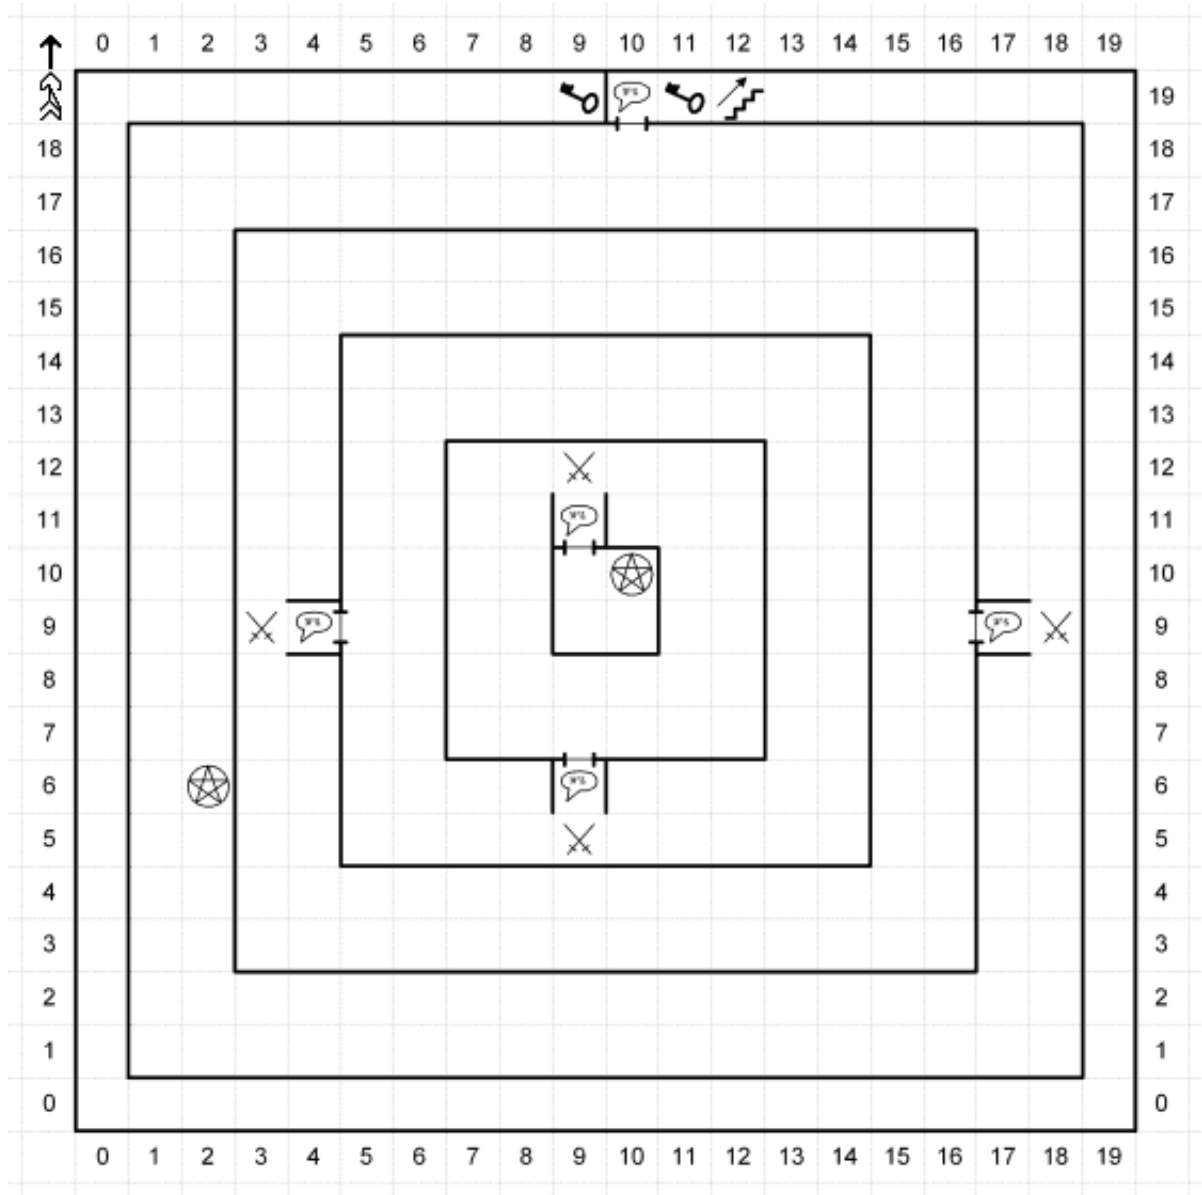

Wizardry IV: Return Of Werdna

Download in PDF format [here](#)

Wizardry IV Maps

Legend

	DOOR		MESSAGE/SPECIAL	
	ONE WAY DOOR		RIDDLE/QUESTION	
	HIDDEN DOOR		TURN TABLE	
	ONE WAY HIDDEN DOOR		ROTATING ROOM	
	ONE WAY WALL		DARKNESS	
	STAIRS UP		ROCK	
	STAIRS DOWN		PIT	
	ELEVATOR		TAXI SERVICE	
	BATTLEPLACE		R.I.P.	
	KEY		SUMMONING CIRCLE	
	WATER/POOL		LOW LEVEL SUMMONING CIRCLE	
TELEPORT FROM  		TO  	(ON FLOOR B)	

Level 10

Level 9

Level 6

Level 4

Level 3

Level 2

Level 1

Level C1