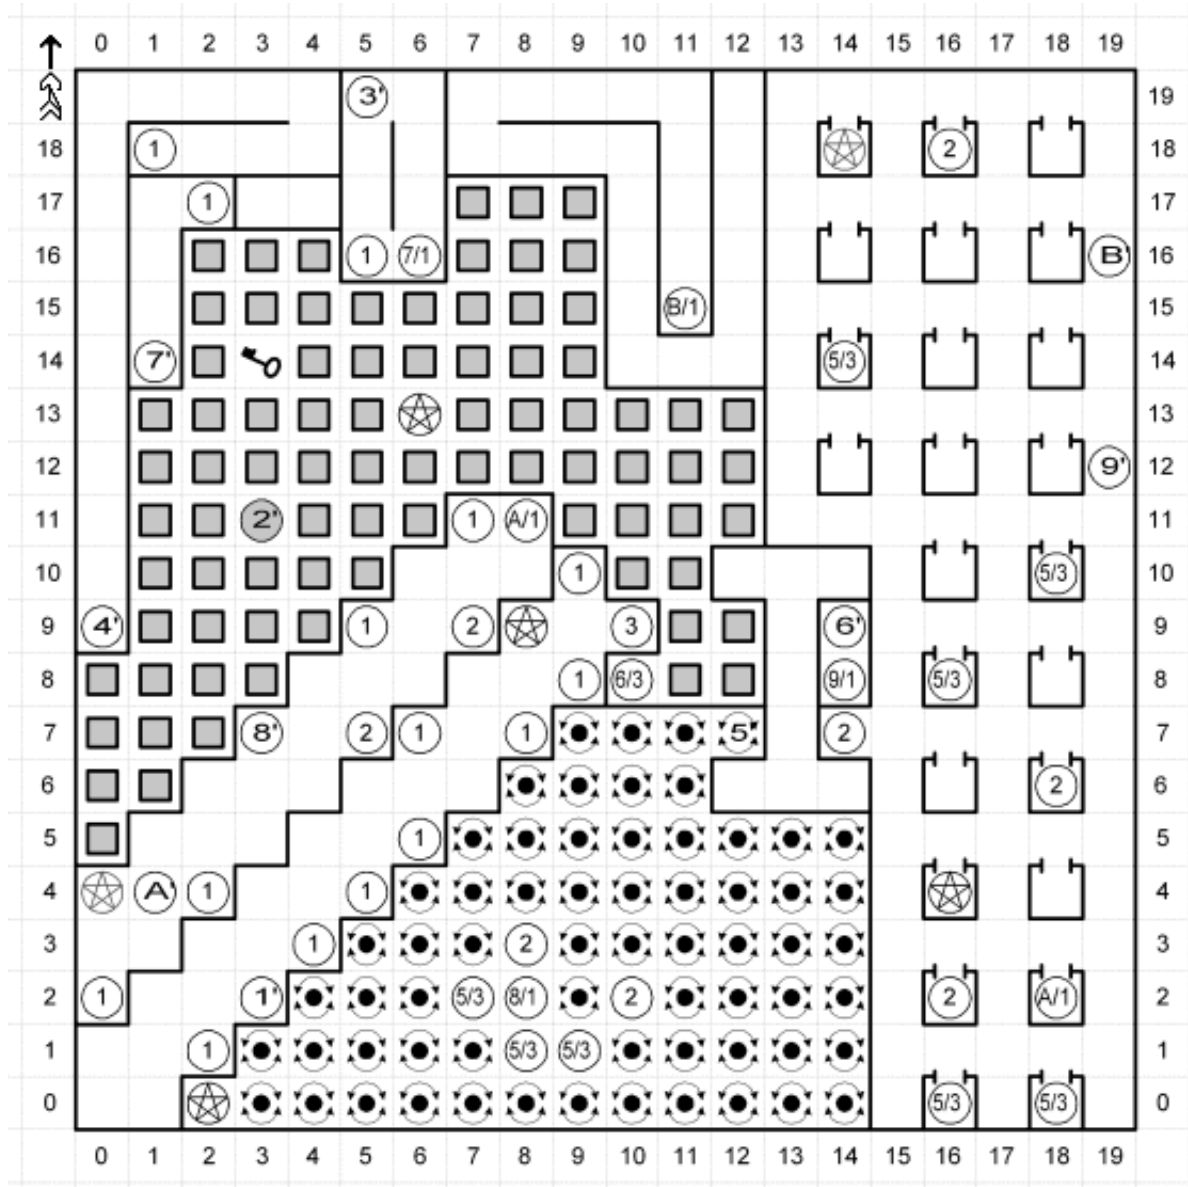

Wizardry IV: Return Of Werdna

Download in PDF format [here](#)

Wizardry IV Maps

Legend

	DOOR		MESSAGE/SPECIAL	
	ONE WAY DOOR		RIDDLE/QUESTION	
	HIDDEN DOOR		TURN TABLE	
	ONE WAY HIDDEN DOOR		ROTATING ROOM	
	ONE WAY WALL		DARKNESS	
	STAIRS UP		ROCK	
	STAIRS DOWN		PIT	
	ELEVATOR		TAXI SERVICE	
	BATTLEPLACE		R.I.P.	
	KEY		SUMMONING CIRCLE	
	WATER/POOL		LOW LEVEL SUMMONING CIRCLE	
TELEPORT FROM  		TO  	(ON FLOOR B)	

Level 10

Level 9

Level 6

Level 4

Level 3

Level 2

Level 1

Level C1