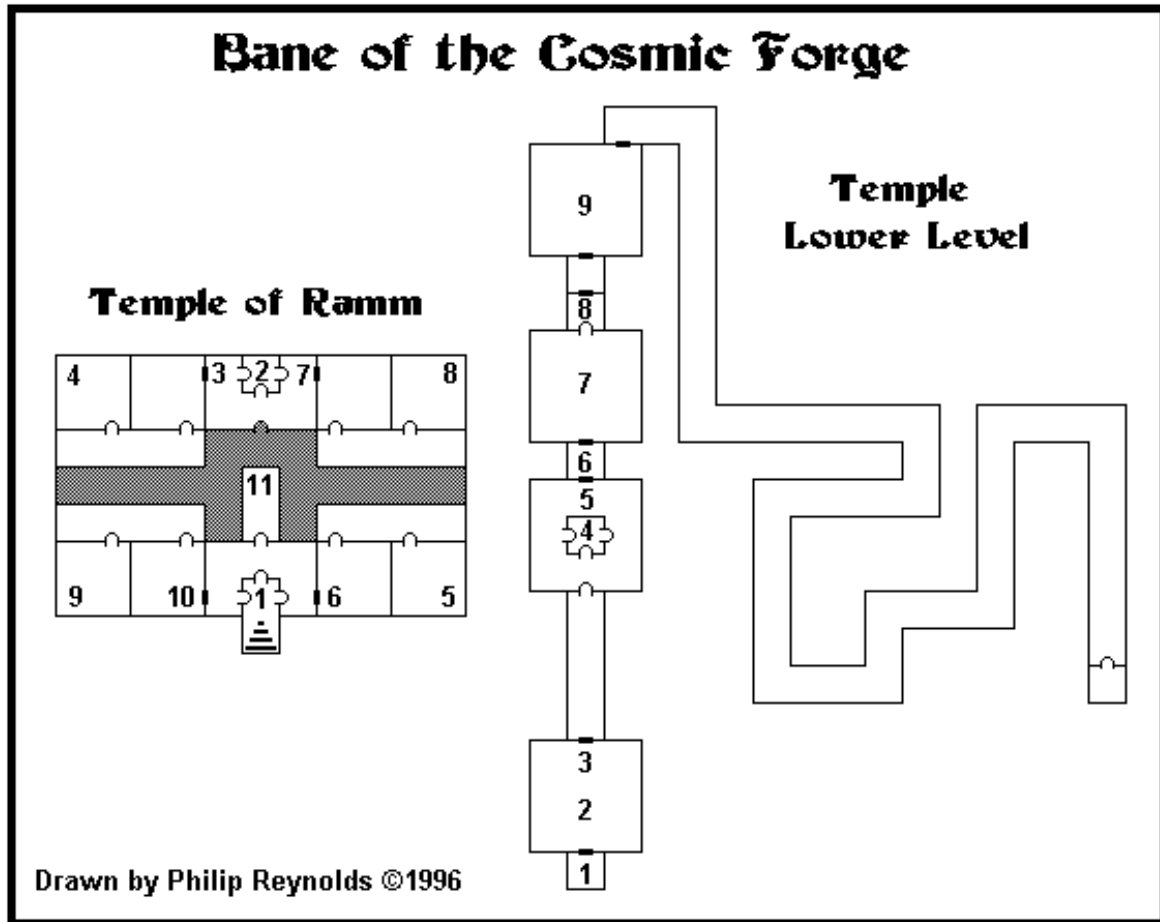

## Pyramid Level 3

At locations 6 to 8 the stairs lead to the stairs at locations 8 to 10 on level 2. The stairs at 9 lead to level 4.

## Pyramid Level 4

Drawn by Philip Reynolds ©1996

## River Styx

Swamp

Temple of Ramm

[Download in PDF](#)