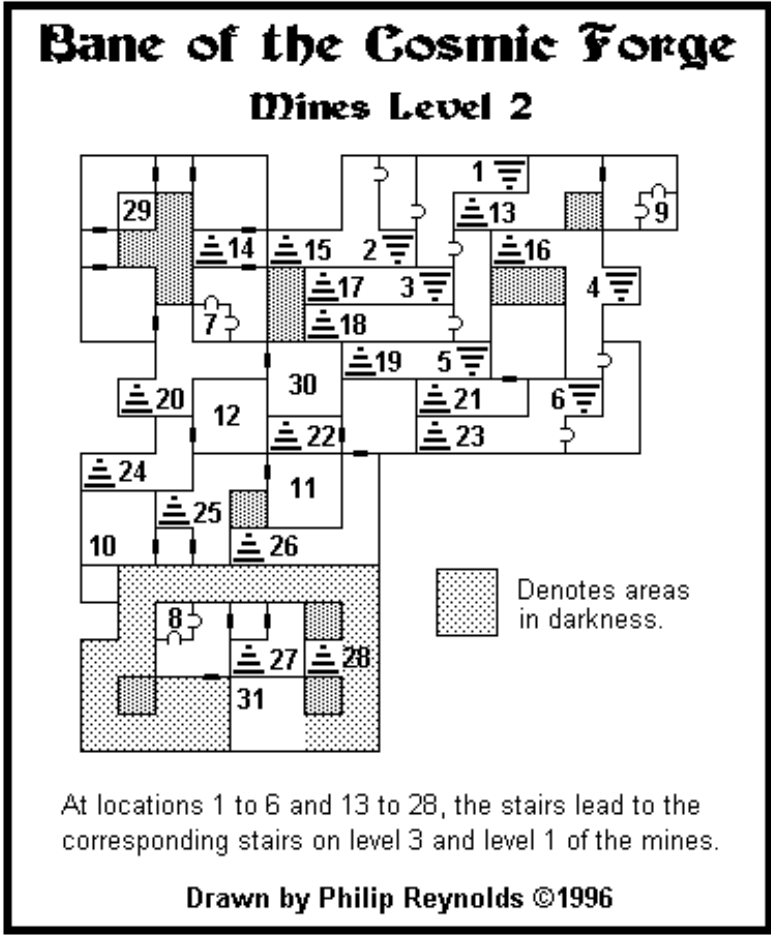

Mines 3 & 4