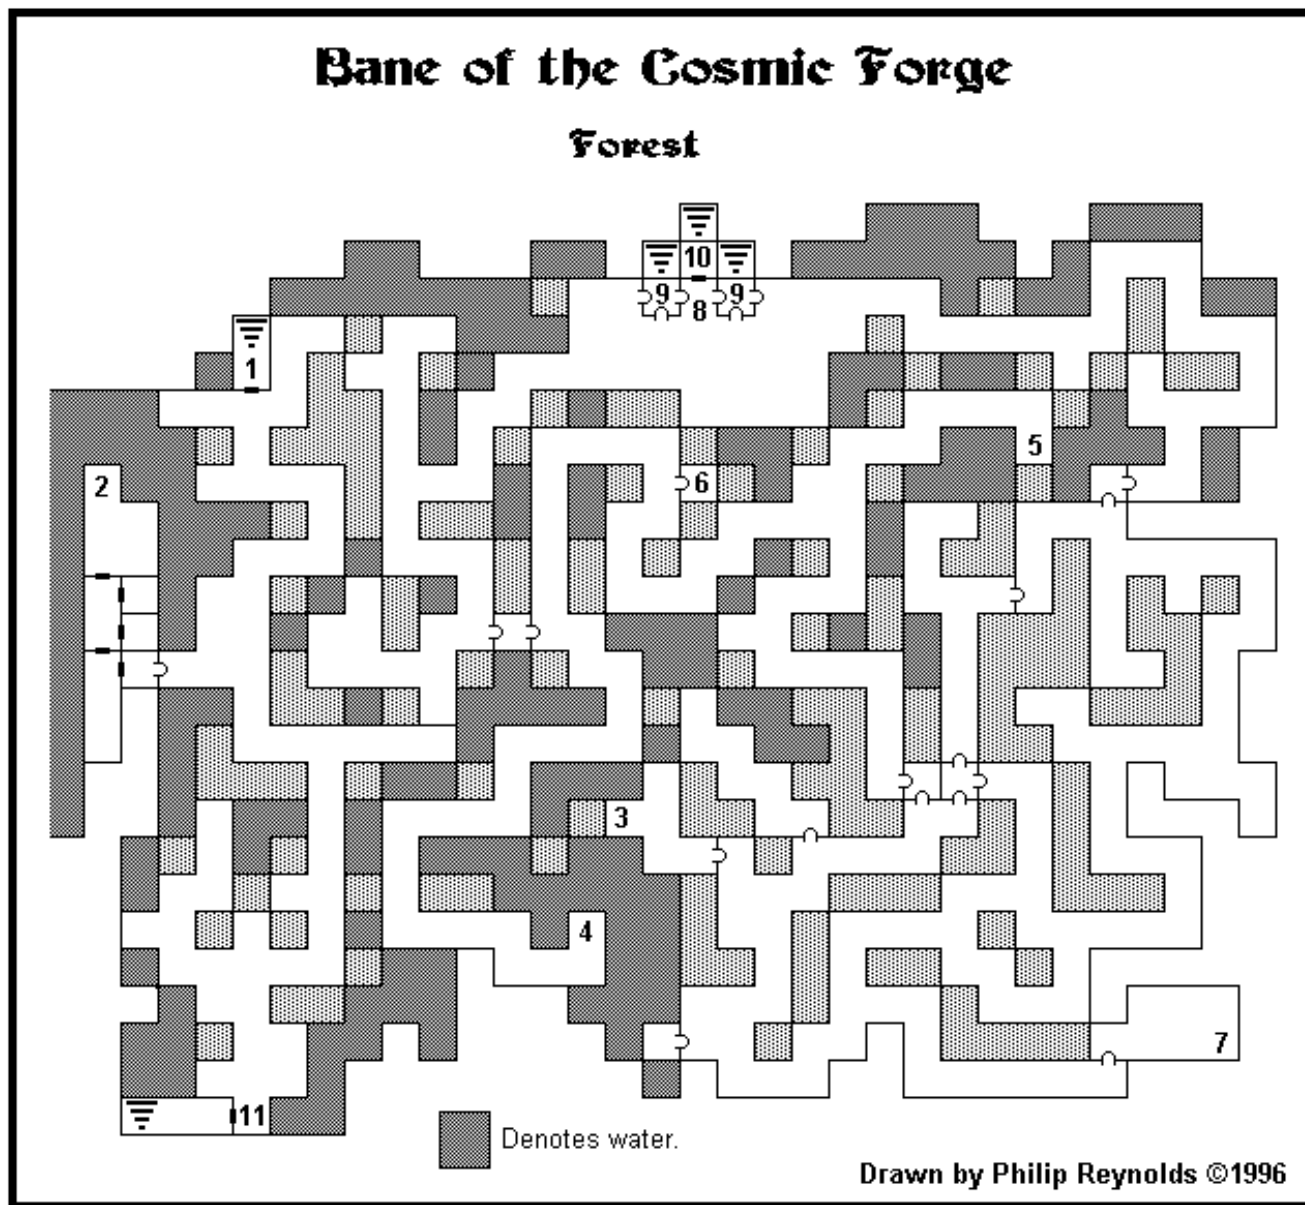

# Wizardry VI Maps

Download in PDF

Castle Entrance

Castle Upper

Castle Lower 1

Castle Lower 2

Hall of the Dead

Forest

**Hazardous Area**

**Mines 1**

## Pyramid Level 2

At locations 1 to 7 the stairs lead to the corresponding stairs on level 1 and at locations 8 to 10 to the stairs at locations 6 to 8 on level 3.

## Pyramid Level 3

At locations 6 to 8 the stairs lead to the stairs at locations 8 to 10 on level 2. The stairs at 9 lead to level 4.