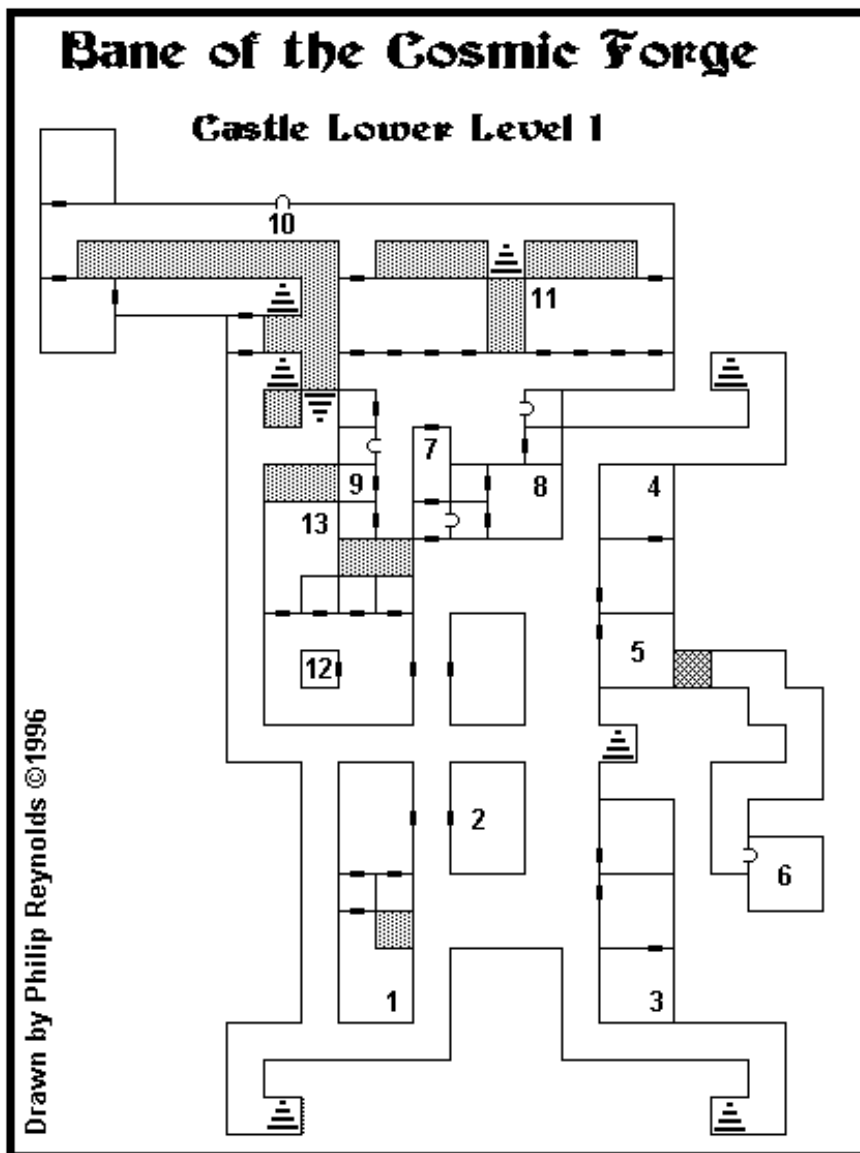

# Wizardry VI Maps

Download in PDF

Castle Entrance

Castle Upper

Castle Lower 1

Castle Lower 2

Hall of the Dead

Forest

**Hazardous Area**

**Mines 1**

### Mines Level 1

At locations 1 to 6 and 13 to 28, the stairs lead to the corresponding stairs in the mountain area and level 2 of the mines.

**Drawn by Philip Reynolds ©1996**

## Pyramid Level 3

At locations 6 to 8 the stairs lead to the stairs at locations 8 to 10 on level 2. The stairs at 9 lead to level 4.